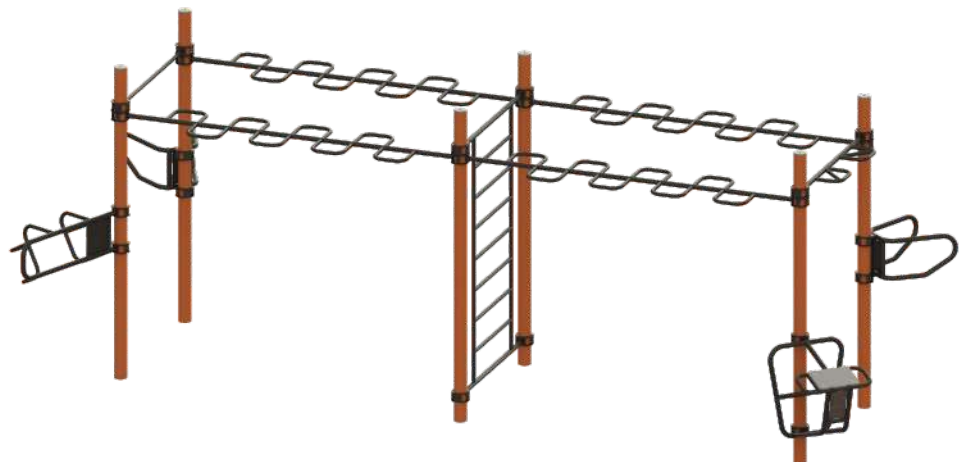

OUTDOOR TRAINING STATIONS

SKY GARDEN, JURMALA, LATVIA

COMPACT SOLUTIONS

SKU: 30-03840-B-0002

SKU: 30-03840-B-0001

SKU: 30-03860-C1-0041

SKU: 30-03860-C-0042

FOR RESIDENTIAL AND PUBLIC AREAS

SKU: 30-03870-D-0001

SKU: 30-03870-D-0004

SKU: 30-03850-C-0002

AVAILABLE IN 2 MOUNTING OPTIONS:
1. PILLAR EXTENSION FOR CONCRETING
2. PLATES FOR ANCHORING IN READY FOUNDATIONS

SKU: 30-03860-C1-0001

COMPACT SOLUTIONS

Our calisthenics rigs are perfect for anyone looking to take their body weight training to the next level.

Experience the freedom of wide pull-up bars for tricks and spins, gymnastic rigs, and low bars for standing push-ups - all in one place!