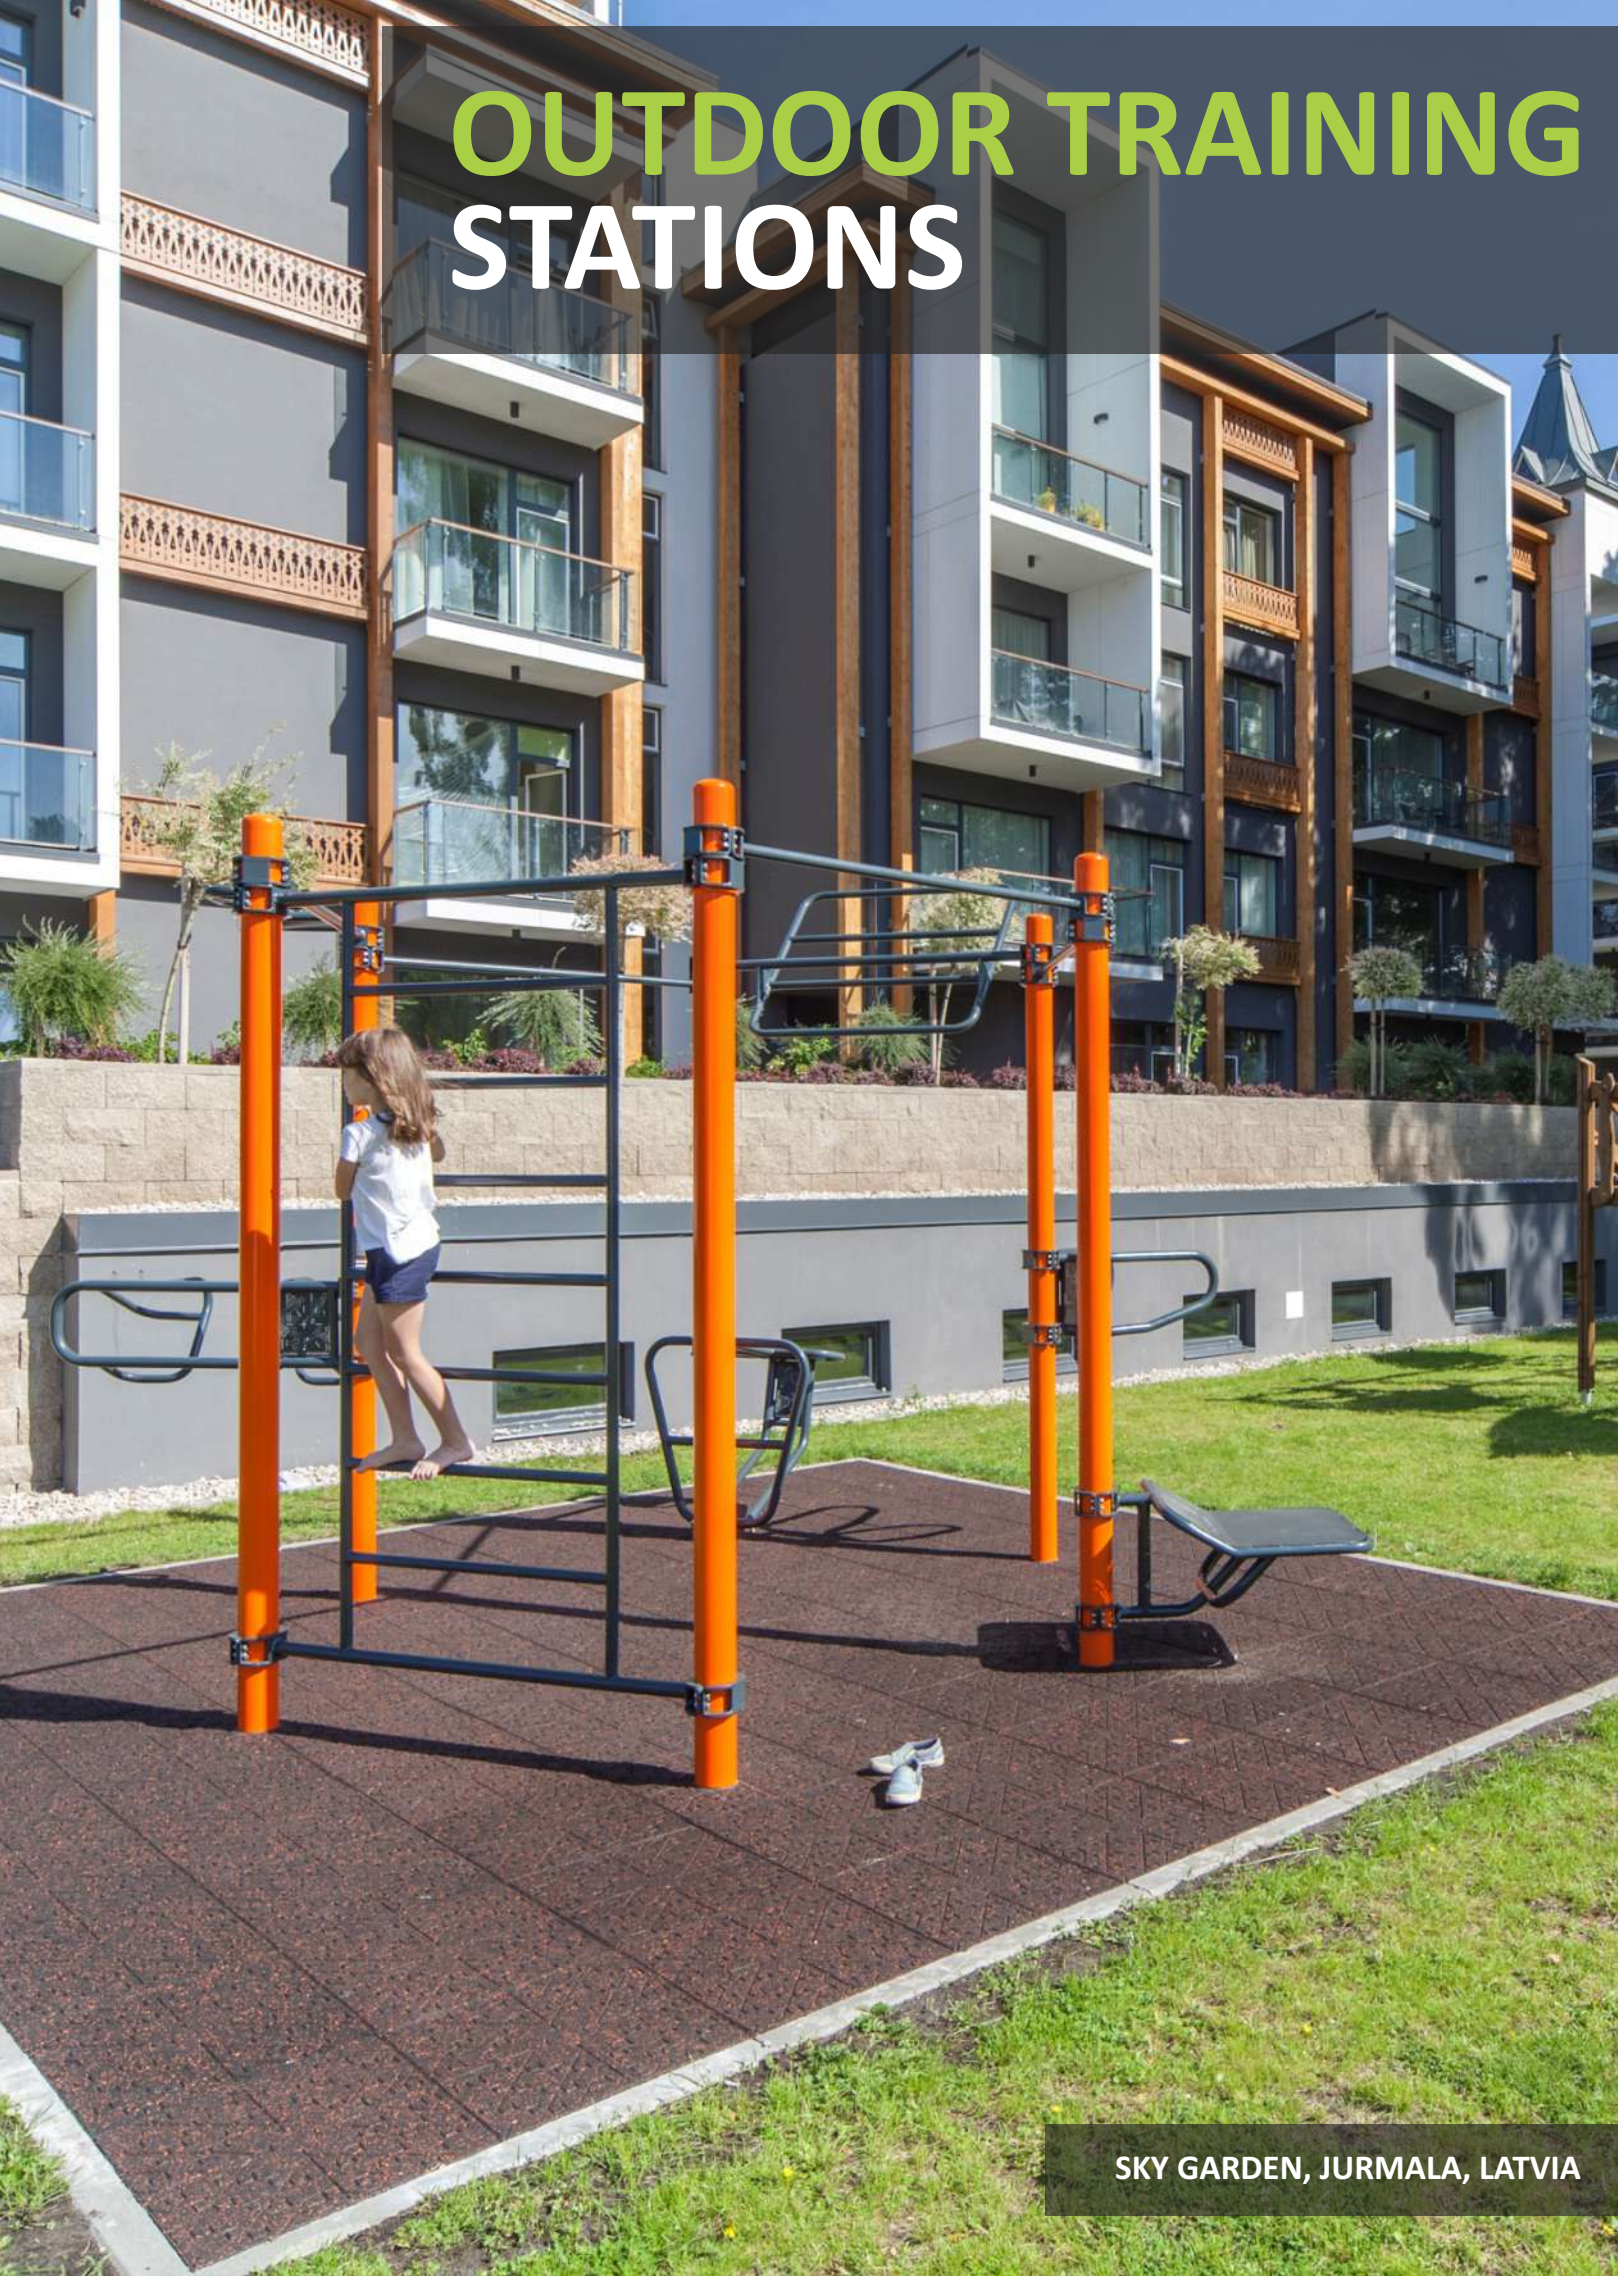

OUTDOOR TRAINING STATIONS

SKY GARDEN, JURMALA, LATVIA

COMPACT SOLUTIONS

SKU: 30-03840-B-0002

SKU: 30-03840-B-0001

SKU: 30-03860-C1-0041

SKU: 30-03860-C-0042

FOR RESIDENTIAL AND PUBLIC AREAS