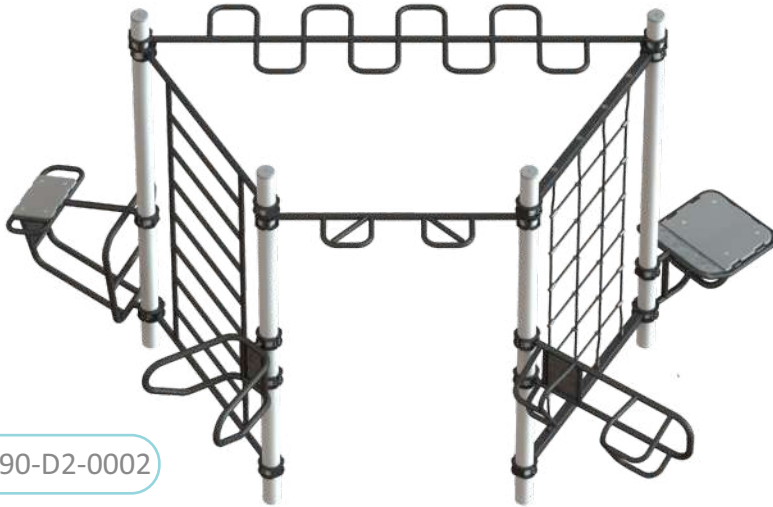

SKU: 30-03870-D-0001

SKU: 30-03870-D-0004

SKU: 30-03850-C-0002

AVAILABLE IN 2 MOUNTING OPTIONS:
1. PILLAR EXTENSION FOR CONCRETING
2. PLATES FOR ANCHORING IN READY FOUNDATIONS

SKU: 30-03860-C1-0001

COMPACT SOLUTIONS

SKU: 30-03880-D1-0001

SKU: 30-03880-D1-0003

SKU: 30-03880-D1-0032

FOR RESIDENTIAL AND PUBLIC AREAS

SKU: 30-03890-D2-0001

SKU: 30-03890-D2-0002

SKU: 30-03860-C1-0003

STREET WORKOUT & CALISTHENICS RIGS

Our calisthenics rigs are perfect for anyone looking to take their body weight training to the next level.

Experience the freedom of wide pull-up bars for tricks and spins, gymnastic rigs, and low bars for standing push-ups - all in one place!