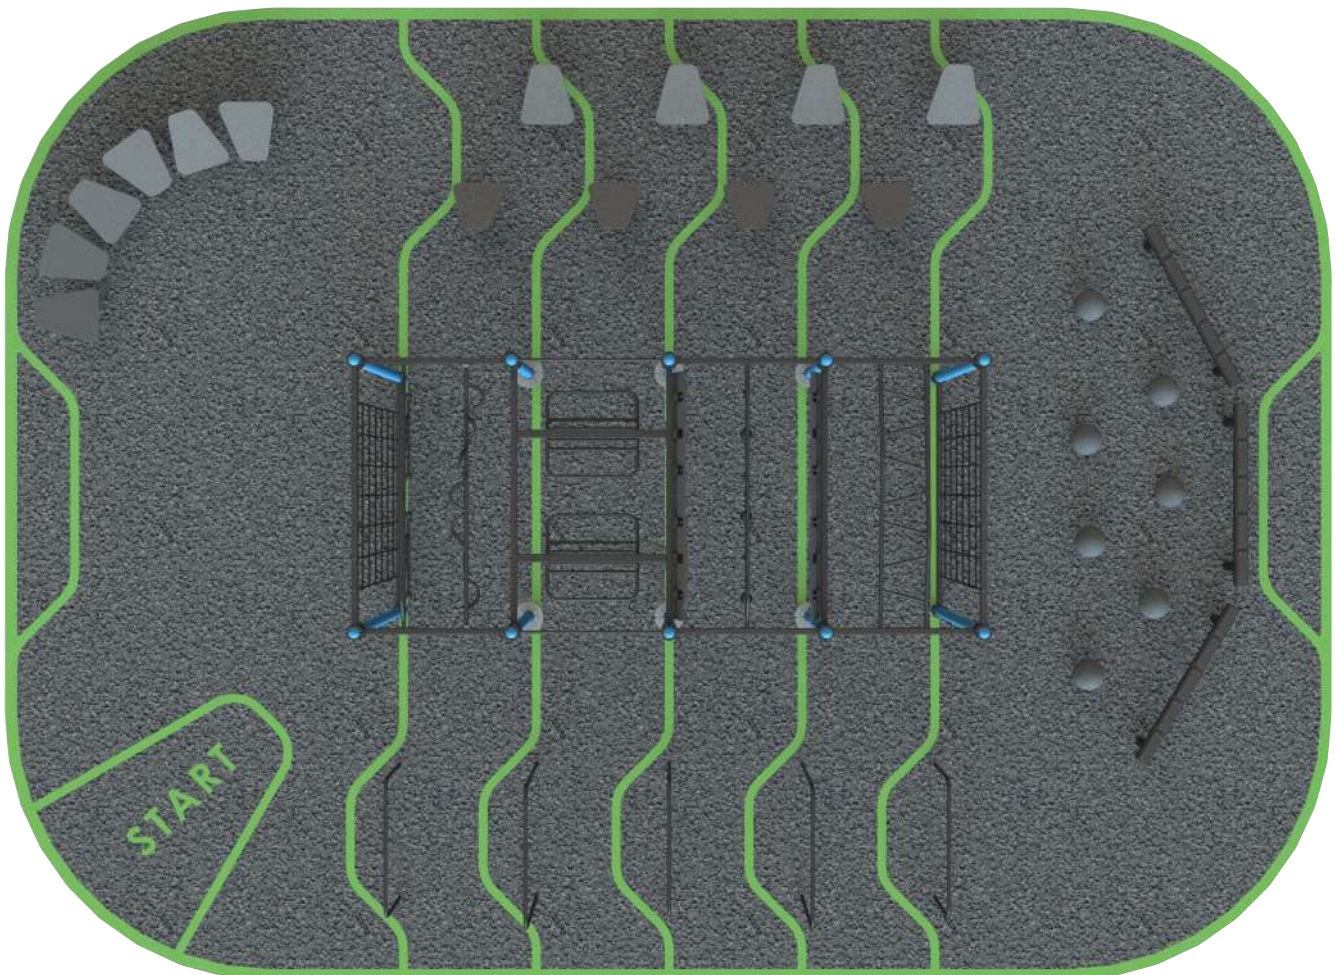

SUSTAINABLE EQUIPMENT FOR A BRIGHTER FUTURE

SKU: 30-06313