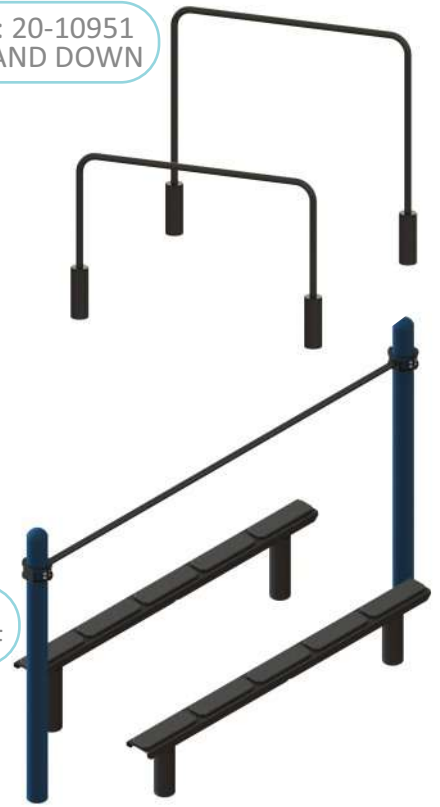

SKU: 30-07623

FOR PUBLIC AREAS

SKU: 30-07622

SKU: 30-13870

SKU: 30-07626

EN1176 certified
EN16630 certified

GROUND OBSTACLES AND

SKU: 20-10951
UP AND DOWN

SKU: 20-10936
PUSH-UP STATION

SKU: 20-10956
STEP AND CALF

SKU: 20-10968
CURVED BAR

SKU: 30-06000
RUNNING CURVE

SKU: 30-05476
LONG RUNNING CURVE

SKU: 20-05475
NINJA SPHERES

SKU: 30-15359
INFO STELE

SKU: 30-05202
NINJA STEPS