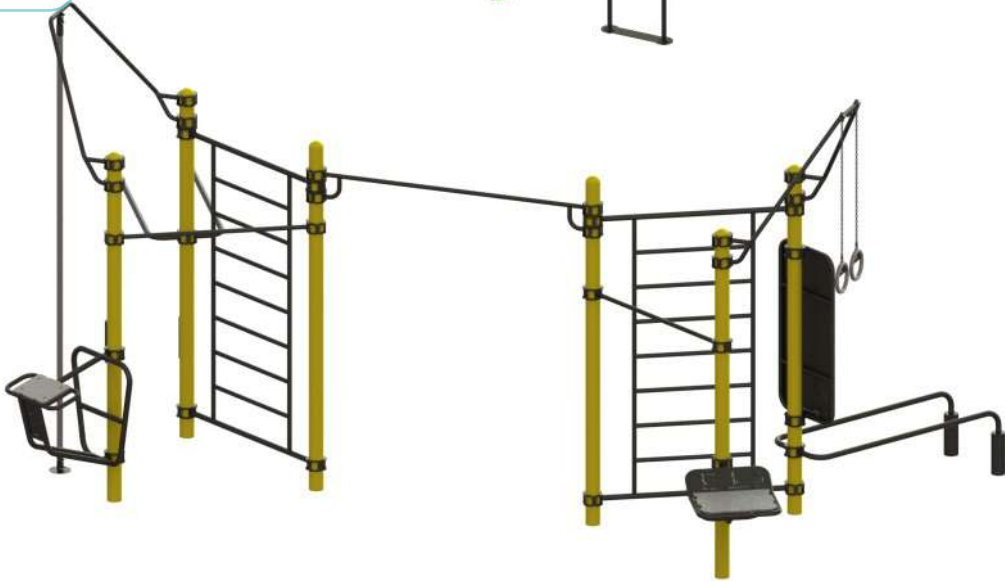

Our calisthenics rigs are perfect for anyone looking to take their body weight training to the next level.

Experience the freedom of wide pull-up bars for tricks and spins, gymnastic rigs, and low bars for standing push-ups - all in one place!

SKU: 30-03830-A1-0003

SKU: 30-03840-B-0011

SKU: 30-03890-D2-0007

SKU: 30-03860-C1-0025

SKU: 30-03880-D1-0036

SKU: 30-03840-B-0012

FUNCTIONAL FITNESS

SKU: 20-00355
MONKEY BAR

SKU: 20-00695
MULTI GRIP BAR

SKU: 20-00314
PULL-UP BAR

SKU: 20-02339
BOARD FOR STANDING PUSH UPS

SKU: 20-01065
ROW/PUSH UP/DIP BAR/ASSISTED SQUAT

SKU: 20-01201
PLYO PLATFORM

SKU: 20-00525
SIT UP PUSH UP GHD