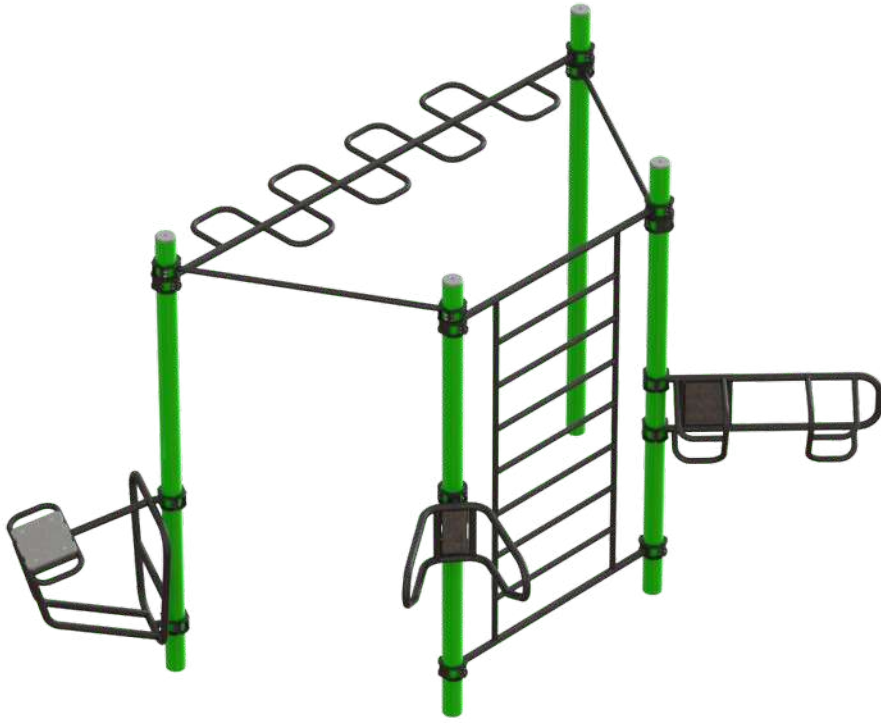

SKU: 30-03870-D-0001

SKU: 30-03870-D-0004

SKU: 30-03850-C-0002

AVAILABLE IN 2 MOUNTING OPTIONS:
1. PILLAR EXTENSION FOR CONCRETING
2. PLATES FOR ANCHORING IN READY FOUNDATIONS

SKU: 30-03860-C1-0001

COMPACT SOLUTIONS

SKU: 30-03880-D1-0001

SKU: 30-03880-D1-0003

SKU: 30-03880-D1-0032

FOR RESIDENTIAL AND PUBLIC AREAS

SKU: 30-03890-D2-0001

SKU: 30-03890-D2-0002

SKU: 30-03860-C1-0003

STREET WORKOUT & CALISTHENICS RIGS

Our calisthenics rigs are perfect for anyone looking to take their body weight training to the next level.

Experience the freedom of wide pull-up bars for tricks and spins, gymnastic rigs, and low bars for standing push-ups - all in one place!