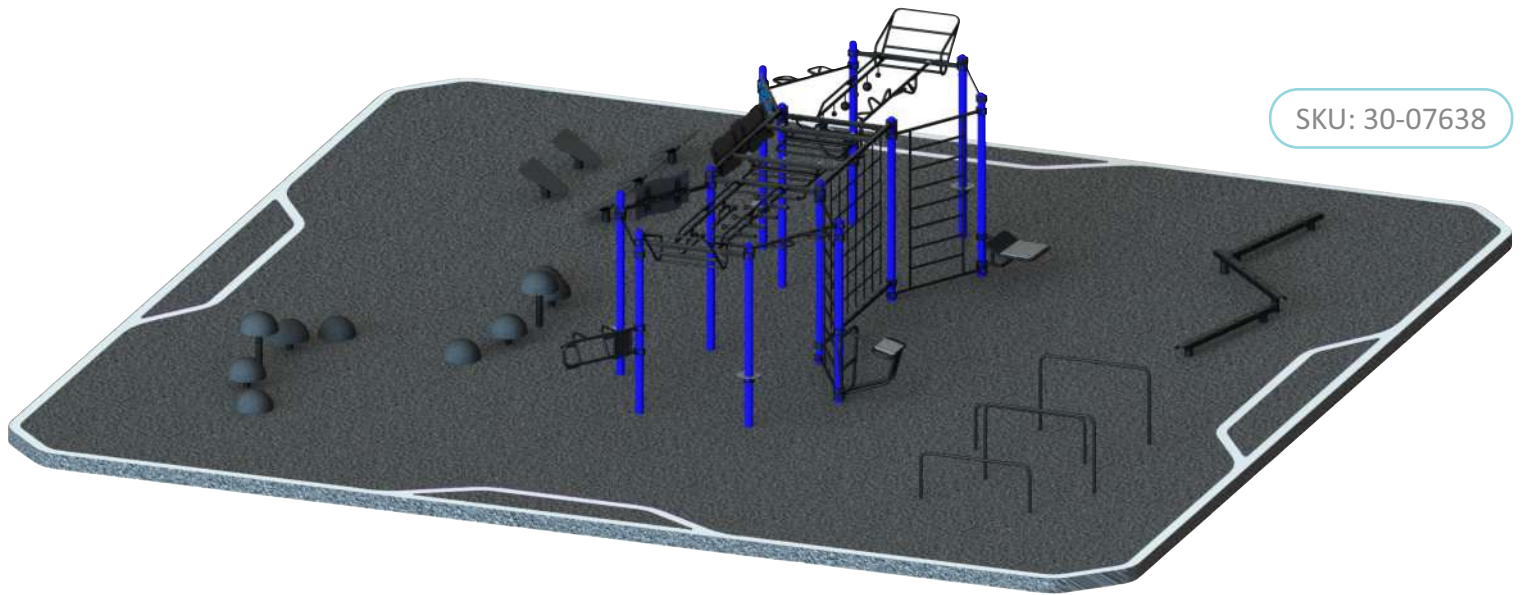

SAFETY AND MODERNITY

SKU: 30-07638