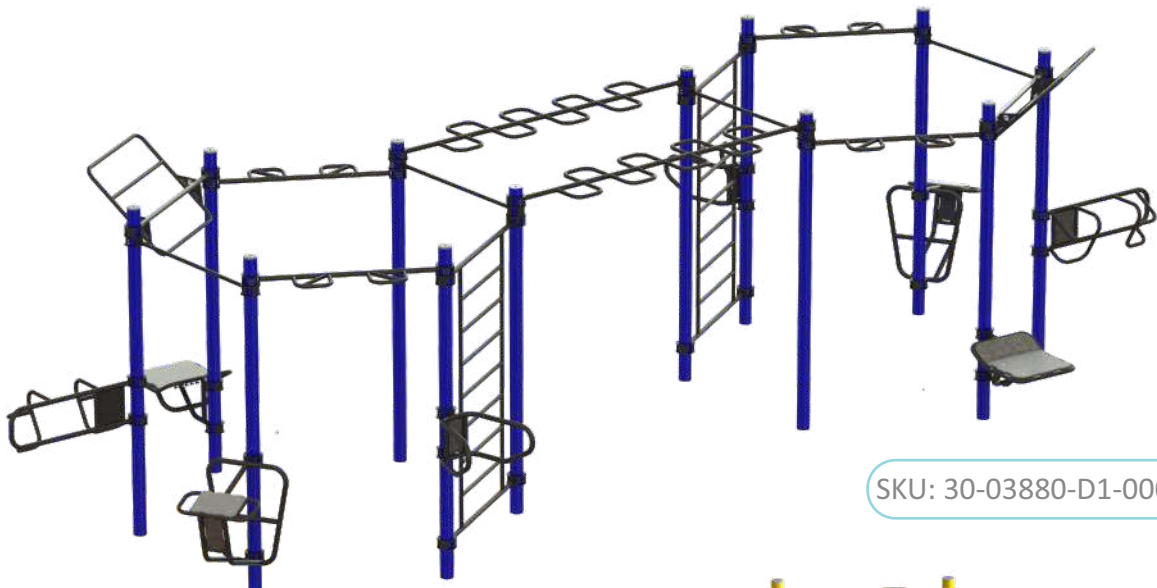

OUTDOOR TRAINING STATIONS

SKY GARDEN, JURMALA, LATVIA

COMPACT SOLUTIONS

SKU: 30-03840-B-0002

SKU: 30-03840-B-0001

SKU: 30-03860-C1-0041

SKU: 30-03860-C-0042

FOR RESIDENTIAL AND PUBLIC AREAS

SKU: 30-03870-D-0001

SKU: 30-03870-D-0004

SKU: 30-03850-C-0002

AVAILABLE IN 2 MOUNTING OPTIONS:
1. PILLAR EXTENSION FOR CONCRETING
2. PLATES FOR ANCHORING IN READY FOUNDATIONS

SKU: 30-03860-C1-0001

COMPACT SOLUTIONS

SKU: 30-03880-D1-0001

SKU: 30-03880-D1-0003

SKU: 30-03880-D1-0032

FOR RESIDENTIAL AND PUBLIC AREAS

SKU: 30-03890-D2-0001

SKU: 30-03890-D2-0002

SKU: 30-03860-C1-0003

STREET WORKOUT & CALISTHENICS RIGS

Our calisthenics rigs are perfect for anyone looking to take their body weight training to the next level.

Experience the freedom of wide pull-up bars for tricks and spins, gymnastic rigs, and low bars for standing push-ups - all in one place!