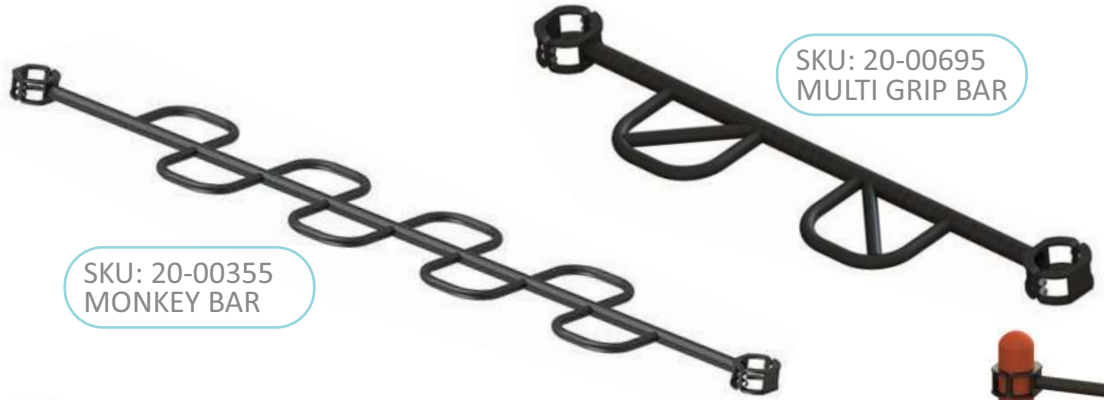

Our calisthenics rigs are perfect for anyone looking to take their body weight training to the next level.

Experience the freedom of wide pull-up bars for tricks and spins, gymnastic rigs, and low bars for standing push-ups - all in one place!

SKU: 30-03830-A1-0003

SKU: 30-03840-B-0011

SKU: 30-03890-D2-0007

SKU: 30-03860-C1-0025

SKU: 30-03880-D1-0036

SKU: 30-03840-B-0012

FUNCTIONAL FITNESS

SKU: 20-00355
MONKEY BAR

SKU: 20-00695
MULTI GRIP BAR

SKU: 20-00314
PULL-UP BAR

SKU: 20-02339
BOARD FOR STANDING PUSH UPS

SKU: 20-01065
ROW/PUSH UP/DIP BAR/ASSISTED SQUAT

SKU: 20-01201
PLYO PLATFORM

SKU: 20-00525
SIT UP PUSH UP GHD