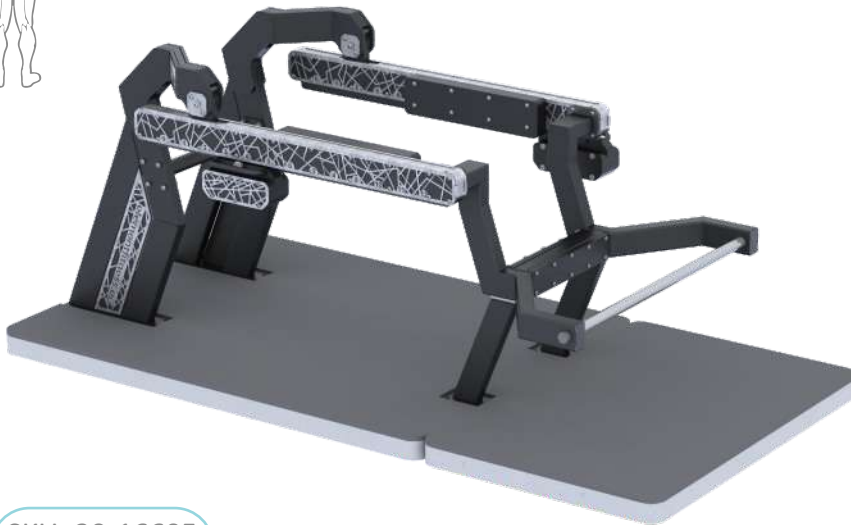

OUTDOOR GYM MACHINES

SKU: 30-14771
BENCH PRESS

SKU: 30-14775
LEG PRESS

WITH ADJUSTABLE WEIGHT

SKU: 30-14772
SHOULDER PRESS

TÜVRheinland®
LRTDEA
EN16630 certified

SKU: 30-14774
BICEP CURL

SKU: 30-14773
SEATED ROW

OUTDOOR GYM MACHINES

SKU: 30-16601
LAT PULL

SKU: 30-16604
BENCH PRESS 30 DEG

WITH ADJUSTABLE WEIGHT

SKU: 30-16603
DEADLIFT

SKU: 30-16602
SQUAT

SKU: 30-16605
MULTI-LIFT

ALL 10 MACHINES ARE AVAILABLE
IN BASE FREE VARIANTS