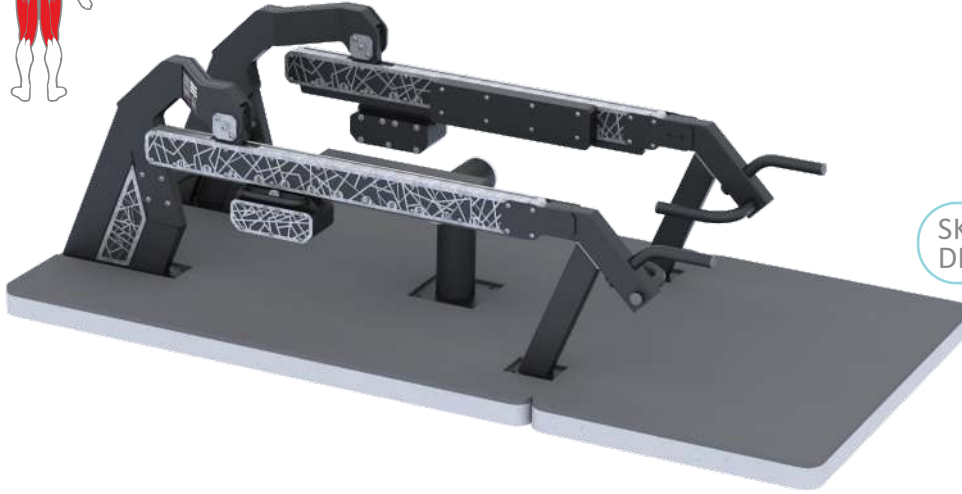

OUTDOOR GYM MACHINES

SKU: 30-14771
BENCH PRESS

SKU: 30-14775
LEG PRESS

WITH ADJUSTABLE WEIGHT

SKU: 30-14772
SHOULDER PRESS

TÜVRheinland®
LRTDEA
EN16630 certified

SKU: 30-14774
BICEP CURL

SKU: 30-14773
SEATED ROW

OUTDOOR GYM MACHINES

SKU: 30-16601
LAT PULL

SKU: 30-16604
BENCH PRESS 30 DEG

WITH ADJUSTABLE WEIGHT

SKU: 30-16603
DEADLIFT

SKU: 30-16602
SQUAT

SKU: 30-16605
MULTI-LIFT

ALL 10 MACHINES ARE AVAILABLE
IN BASE FREE VARIANTS