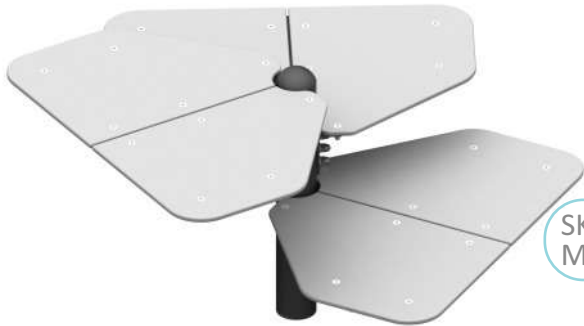

FREE STANDING ELEMENTS

SKU: 20-10943
DIP BARS

SKU: 20-10950
DOUBLE DIP BARS

SKU: 20-10959
UNSTABLE FLAT
BALANCE BEAM

SKU: 20-10958
FLAT BALANCE BEAM

SKU: 30-10971
ROUND BALANCE BEAMS

SKU: 20-10961
MULTI-LEVEL PLYO PLATFORM

SKU: 20-10966
SIT-UP BENCH

SKU: 30-05679
BALANCE BEAM SET

OBSTACLE AND FITNESS TRAILS

SKU: 30-13965

Immerse yourself in the fusion of fitness and nature with Element Fitness obstacle and fitness trails! Transform your favorite running spot into an exhilarating journey, seamlessly blending a full-body workout with the beauty of woodland or park surroundings.