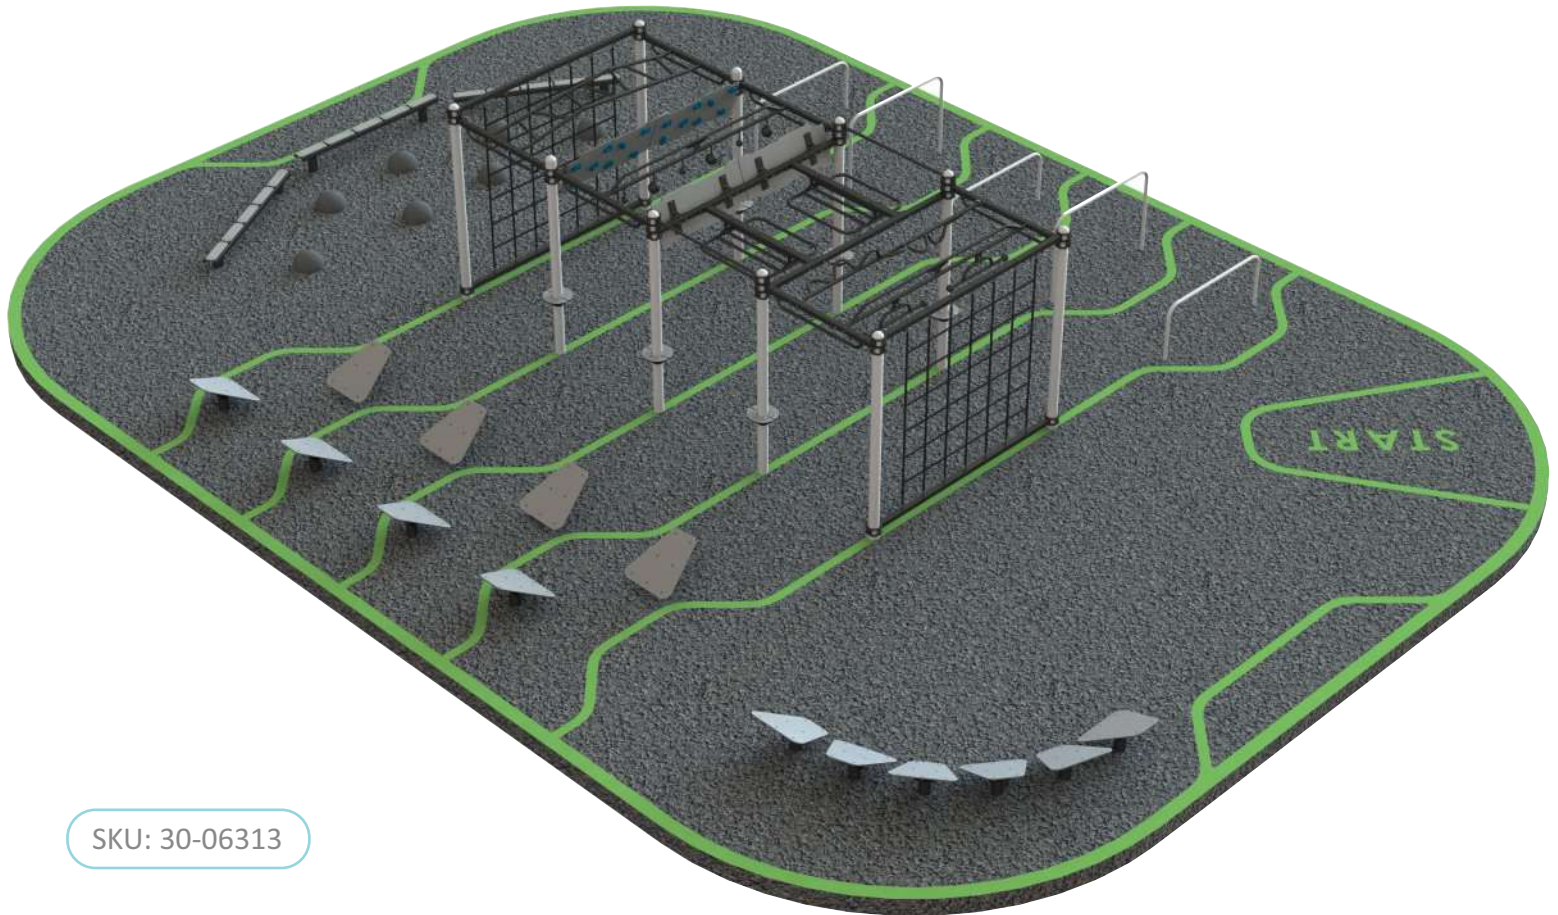

SUSTAINABLE EQUIPMENT FOR A BRIGHTER FUTURE

SKU: 30-06313