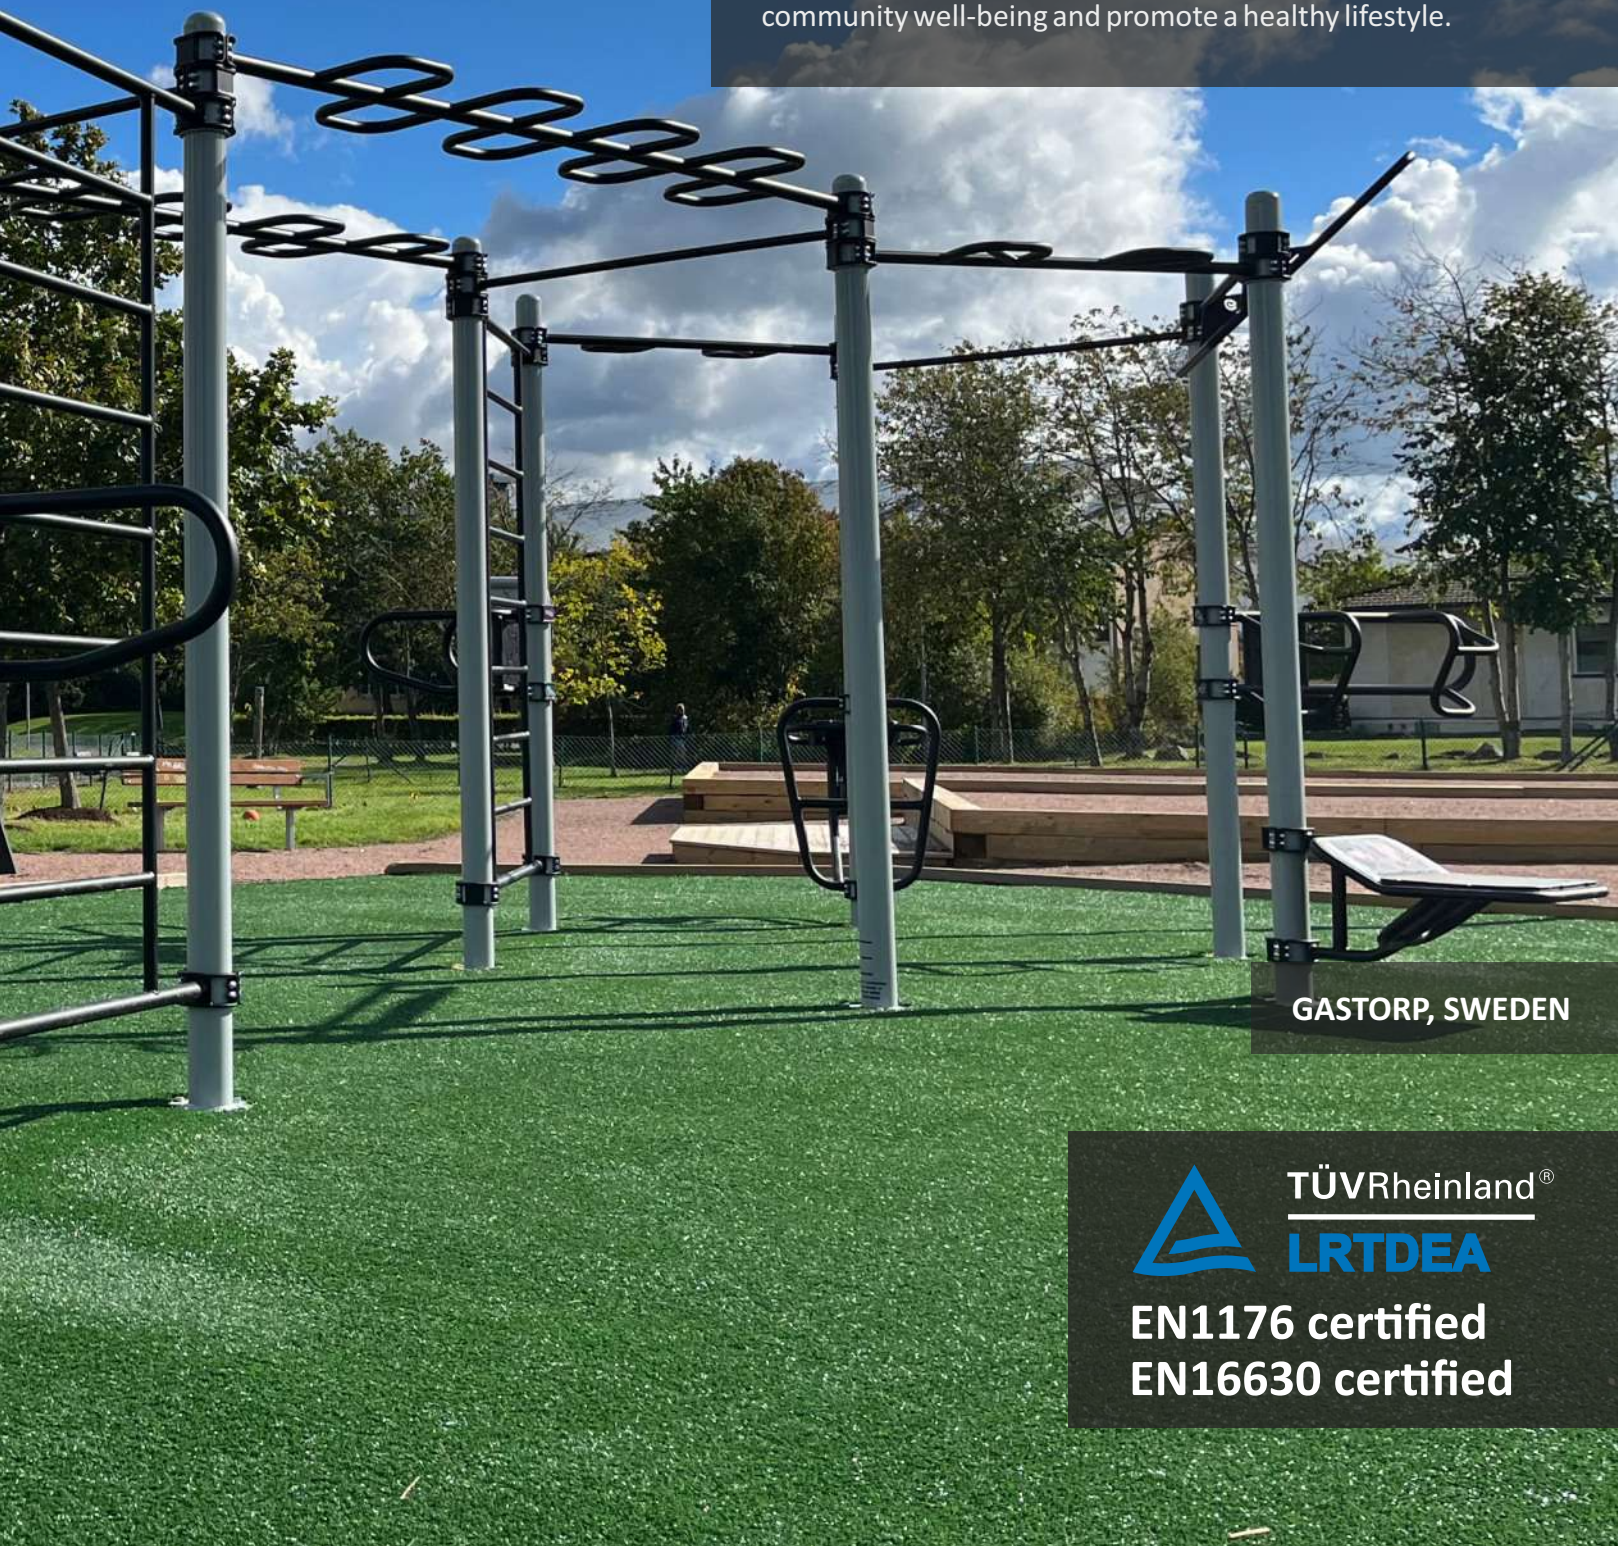

Income Opportunities

Equipped parks offer personal trainers a unique platform for outdoor fitness classes. Seize income opportunities as self-employed trainers provide clients with an alternative training environment beyond the typical gym setting.

Specialized Training

Element Fitness obstacles are not just for fitness enthusiasts; they also serve as training grounds for professionals like firefighters, policemen, and paramedics. Train in a "real-world" environment, even in adverse weather conditions.

Promoting a Healthy Lifestyle

Open fitness parks contribute to fostering a healthy community. These spaces attract health-conscious individuals and can positively influence those who may not typically engage in sports. Municipalities supporting such initiatives enhance community well-being and promote a healthy lifestyle.

GASTORP, SWEDEN

TÜVRheinland®

LRTDEA

EN1176 certified
EN16630 certified