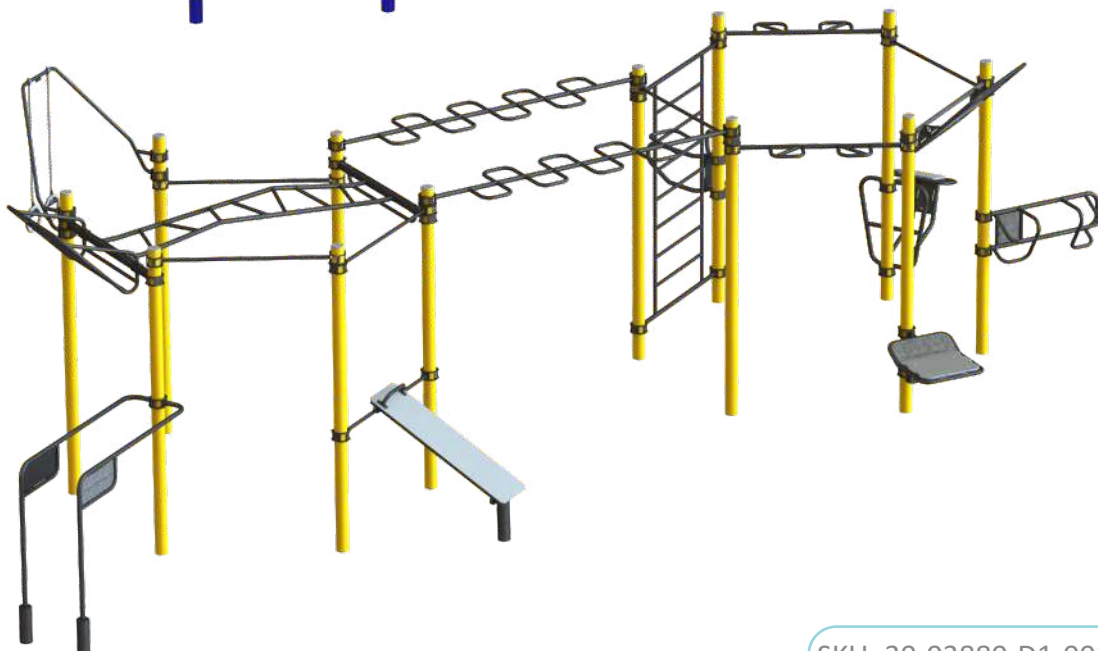

SKU: 30-03880-D1-0032