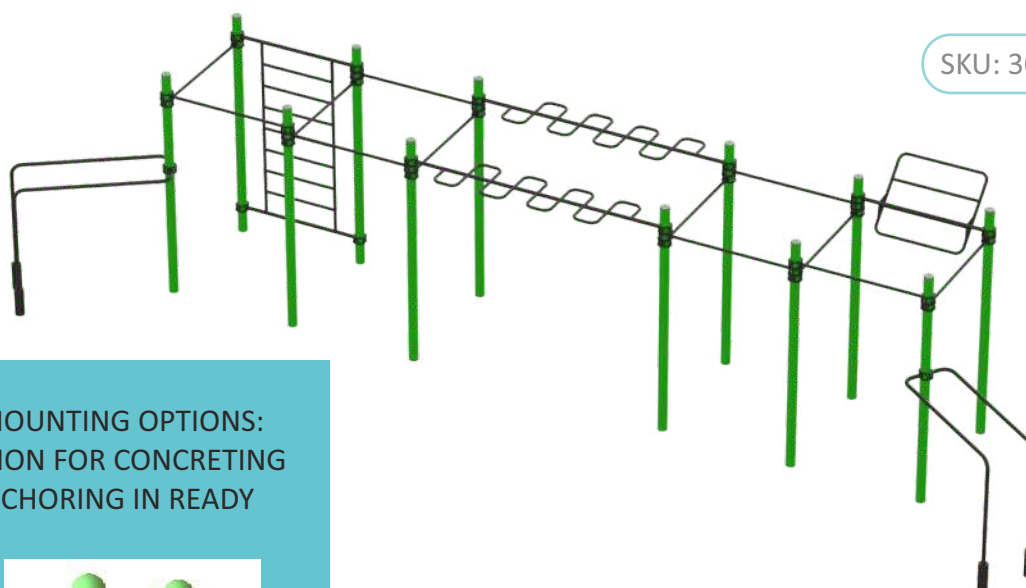

SKU: 30-03870-D-0004